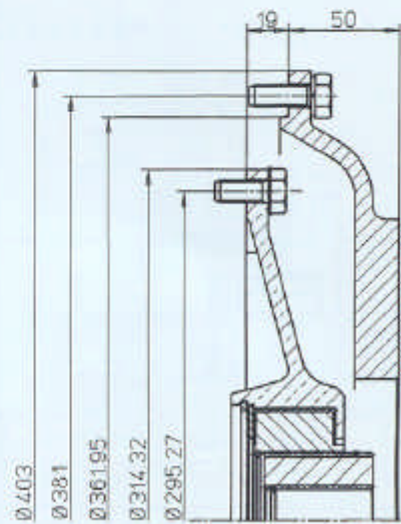

Yanmar 4TNE 94-98 SAE 4