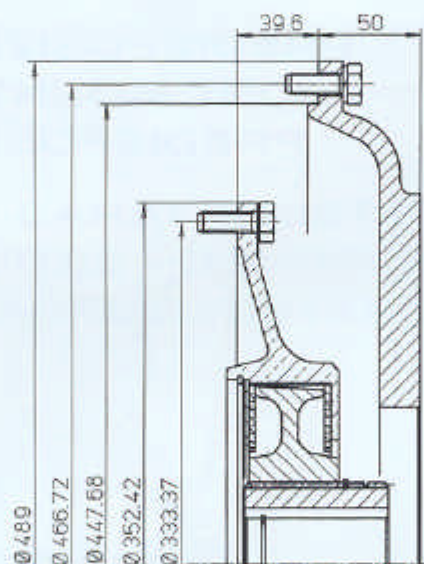

PREDISPOSIZIONI LATO VOLANO
FLYWHEEL SIDE ADAPTORS - PREDISPOSITIONS COTÉ VOLANT

SAE 3 10"

SAE 3 10"

SAE 3 11"1/2

SAE 3 11"1/2

SAE 2 11"1/2

SAE 1 11"1/2

Kubota V3300 SAE 4

Yanmar 3TNE 68-74-78-82 SAE 5
Yanmar 4TNE 84-88 SAE 5

Yanmar 4TNE 94-98 SAE 4