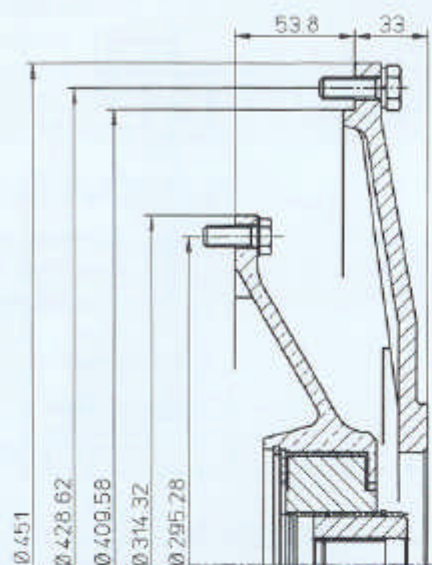

PREDISPOSIZIONI LATO VOLANO
FLYWHEEL SIDE ADAPTORS - PREDISPOSITIONS COTÉ VOLANT

SAE 3 10"

SAE 3 10"

SAE 3 11"1/2

SAE 3 11"1/2

SAE 2 11"1/2

SAE 1 11"1/2

Kubota V3300 SAE 4

Yanmar 3TNE 68-74-78-82 SAE 5
Yanmar 4TNE 84-88 SAE 5

Yanmar 4TNE 94-98 SAE 4