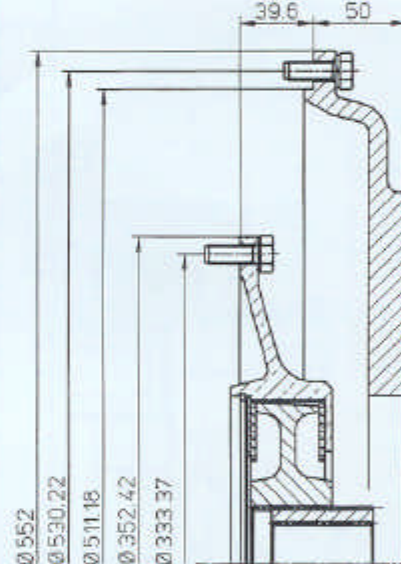

PREDISPOSIZIONI LATO VOLANO
FLYWHEEL SIDE ADAPTORS - PREDISPOSITIONS COTÉ VOLANT

SAE 3 10"

SAE 3 10"

SAE 3 11"1/2

SAE 3 11"1/2

SAE 2 11"1/2

SAE 1 11"1/2

Kubota V3300 SAE 4

Yanmar 3TNE 68-74-78-82 SAE 5
Yanmar 4TNE 84-88 SAE 5

Yanmar 4TNE 94-98 SAE 4