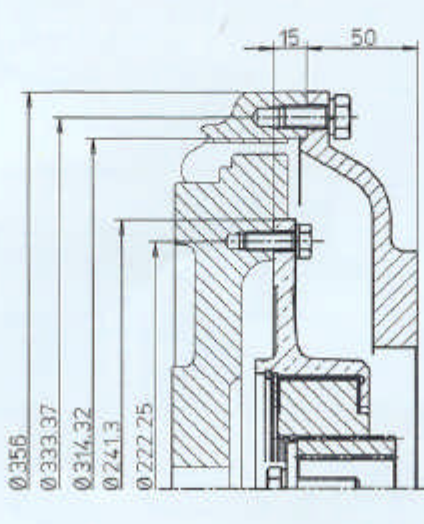

PREDISPOSIZIONI LATO VOLANO
FLYWHEEL SIDE ADAPTORS - PREDISPOSITIONS COTÉ VOLANT

SAE 3 10"

SAE 3 10"

SAE 3 11"1/2

SAE 3 11"1/2

SAE 2 11"1/2

SAE 1 11"1/2

Kubota V3300 SAE 4

Yanmar 3TNE 68-74-78-82 SAE 5
Yanmar 4TNE 84-88 SAE 5

Yanmar 4TNE 94-98 SAE 4