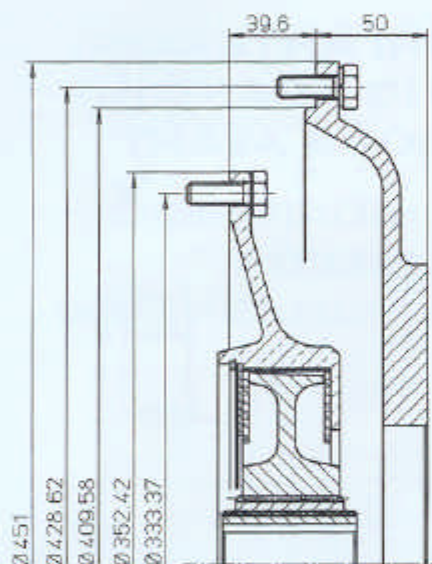

PREDISPOSIZIONI LATO VOLANO
FLYWHEEL SIDE ADAPTORS - PREDISPOSITIONS COTÉ VOLANT

SAE 3 10"

SAE 3 10"

SAE 3 11"1/2

SAE 3 11"1/2

SAE 2 11"1/2

SAE 1 11"1/2

Kubota V3300 SAE 4

Yanmar 3TNE 68-74-78-82 SAE 5
Yanmar 4TNE 84-88 SAE 5

Yanmar 4TNE 94-98 SAE 4