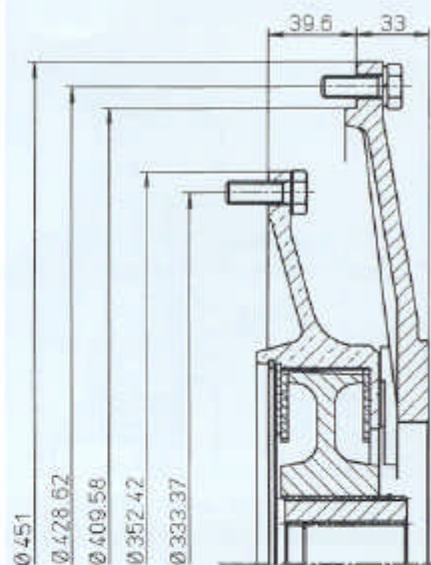

PREDISPOSIZIONI LATO VOLANO
FLYWHEEL SIDE ADAPTORS - PREDISPOSITIONS COTÉ VOLANT

SAE 3 10"

SAE 3 10"

SAE 3 11"1/2

SAE 3 11"1/2

SAE 2 11"1/2

SAE 1 11"1/2

Kubota V3300 SAE 4

Yanmar 3TNE 68-74-78-82 SAE 5
Yanmar 4TNE 84-88 SAE 5

Yanmar 4TNE 94-98 SAE 4