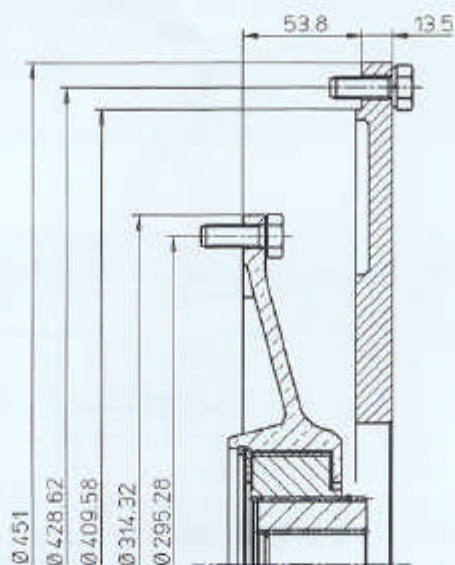

PREDISPOSIZIONI LATO VOLANO
FLYWHEEL SIDE ADAPTORS - PREDISPOSITIONS COTÉ VOLANT

SAE 3 10"

SAE 3 10"

SAE 3 11"1/2

SAE 3 11"1/2

SAE 2 11"1/2

SAE 1 11"1/2

Kubota V3300 SAE 4

Yanmar 3TNE 68-74-78-82 SAE 5
Yanmar 4TNE 84-88 SAE 5

Yanmar 4TNE 94-98 SAE 4