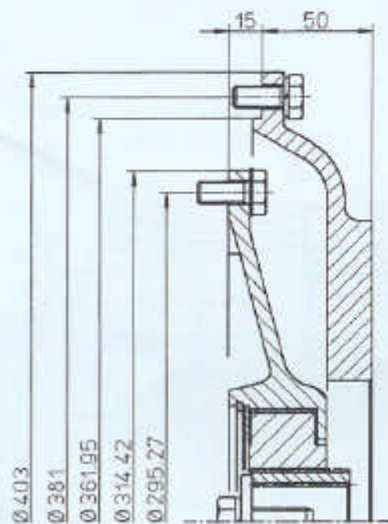

PREDISPOSIZIONI LATO VOLANO
FLYWHEEL SIDE ADAPTORS - PREDISPOSITIONS COTÉ VOLANT

SAE 3 10"

SAE 3 10"

SAE 3 11"1/2

SAE 3 11"1/2

SAE 2 11"1/2

SAE 1 11"1/2

Kubota V3300 SAE 4

Yanmar 3TNE 68-74-78-82 SAE 5
Yanmar 4TNE 84-88 SAE 5

Yanmar 4TNE 94-98 SAE 4